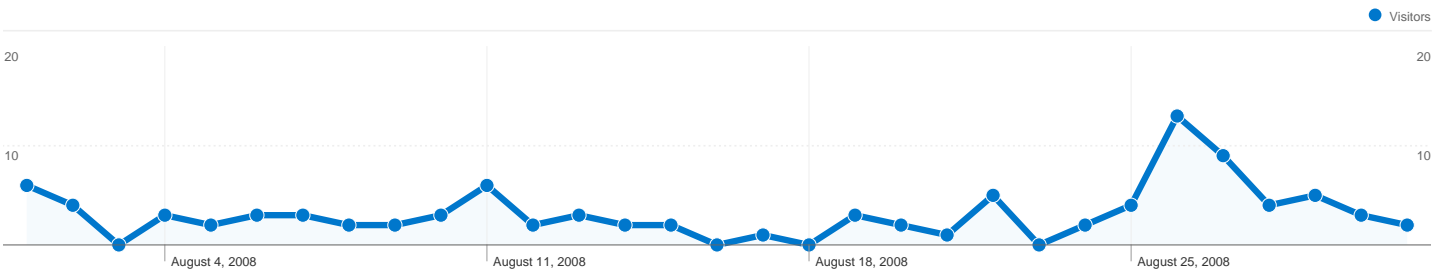

**Site Usage**

**159 Visits**

**264 Pageviews**

**1.66 Pages/Visit**

**73.58% Bounce Rate**

**00:00:48 Avg. Time on Site**

**37.74% % New Visits**

**Visitors Overview**

## 63 people visited this site

159 Visits

63 Absolute Unique Visitors

264 Pageviews

1.66 Average Pageviews

00:00:48 Time on Site

73.58% Bounce Rate

37.74% New Visits

**All traffic sources sent a total of 159 visits**

-  **50.94% Direct Traffic**
-  **10.69% Referring Sites**
-  **38.36% Search Engines**