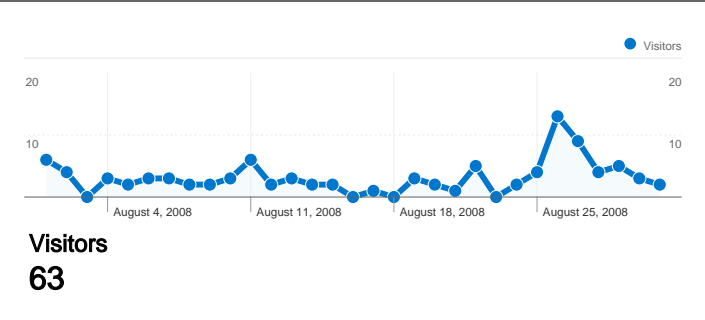

**Site Usage**

**159 Visits**

**264 Pageviews**

**1.66 Pages/Visit**

**73.58% Bounce Rate**

**00:00:48 Avg. Time on Site**

**37.74% % New Visits**

**Visitors Overview**

## 63 people visited this site

159 Visits

63 Absolute Unique Visitors

264 Pageviews

1.66 Average Pageviews

00:00:48 Time on Site

73.58% Bounce Rate

37.74% New Visits

**All traffic sources sent a total of 159 visits**

-  **50.94% Direct Traffic**
-  **10.69% Referring Sites**
-  **38.36% Search Engines**

1 - 8 of 8

Pages on this site were viewed a total of 264 times

264 Pageviews

209 Unique Views

73.58% Bounce Rate