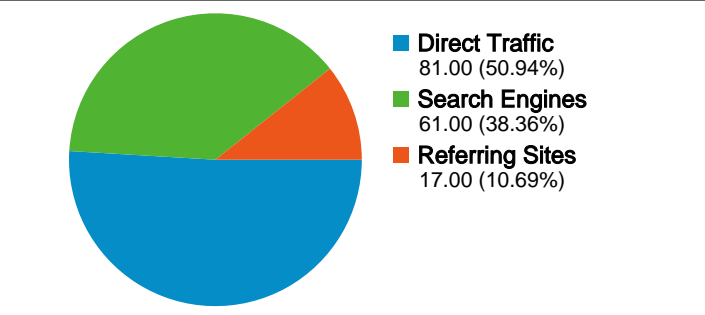

Traffic Sources Overview

Content Overview

Pages	Pageviews	% Pageviews
/clients/fly/index.html	99	37.50%
/	61	23.11%
/index.html	18	6.82%
/template.html	13	4.92%
/creative/id/id_index.html	6	2.27%