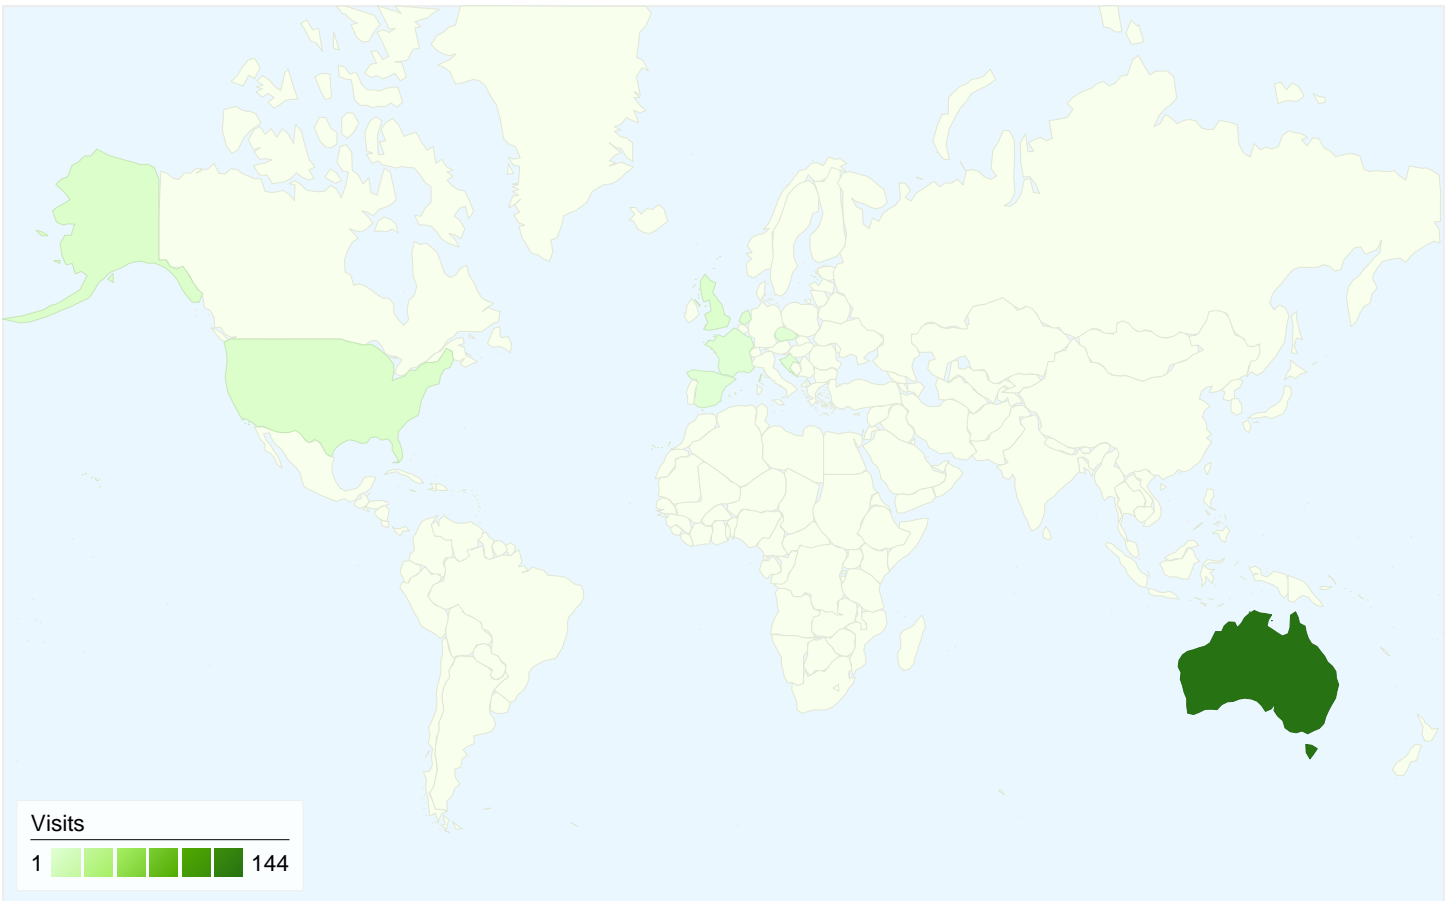

**All traffic sources sent a total of 159 visits**

-  **50.94% Direct Traffic**
-  **10.69% Referring Sites**
-  **38.36% Search Engines**

## Top Traffic Sources

Sources	Visits	% visits
(direct) ((none))	81	50.94%
google (organic)	58	36.48%
mail.google.com (referral)	5	3.14%
231178.com (referral)	2	1.26%
bl138w.blu138.mail.live.com	2	1.26%

Keywords	Visits	% visits
lync creative	48	78.69%
lync	4	6.56%
lync group	2	3.28%
the lync	2	3.28%
"creative network"	1	1.64%

**159 visits came from 8 countries/territories**

Site Usage

Country/Territory	Visits	Pages/Visit	Avg. Time on Site	% New Visits	Bounce Rate
Australia	144	1.72	00:00:53	31.94%	71.53%
United States	5	1.00	00:00:00	100.00%	100.00%
United Kingdom	4	1.00	00:00:00	75.00%	100.00%
Netherlands	2	2.00	00:00:45	100.00%	50.00%
Spain	1	1.00	00:00:00	100.00%	100.00%
France	1	1.00	00:00:00	100.00%	100.00%
Czech Republic	1	1.00	00:00:00	100.00%	100.00%
Croatia	1	1.00	00:00:00	100.00%	100.00%