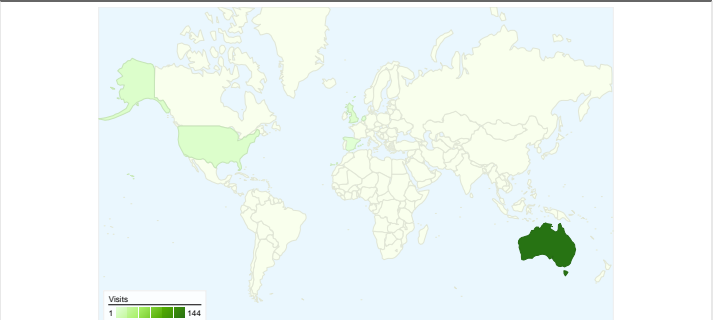

**Site Usage**

**159 Visits**

**264 Pageviews**

**1.66 Pages/Visit**

**73.58% Bounce Rate**

**00:00:48 Avg. Time on Site**

**37.74% % New Visits**

**Visitors Overview**

**Map Overlay world**

**Traffic Sources Overview**

**Content Overview**

Pages	Pageviews	% Pageviews
/clients/fly/index.html	99	37.50%
/	61	23.11%
/index.html	18	6.82%
/template.html	13	4.92%
/creative/id/id_index.html	6	2.27%

## 63 people visited this site

159 Visits

63 Absolute Unique Visitors

264 Pageviews

1.66 Average Pageviews

00:00:48 Time on Site

73.58% Bounce Rate

37.74% New Visits

**All traffic sources sent a total of 159 visits**

-  **50.94% Direct Traffic**
-  **10.69% Referring Sites**
-  **38.36% Search Engines**