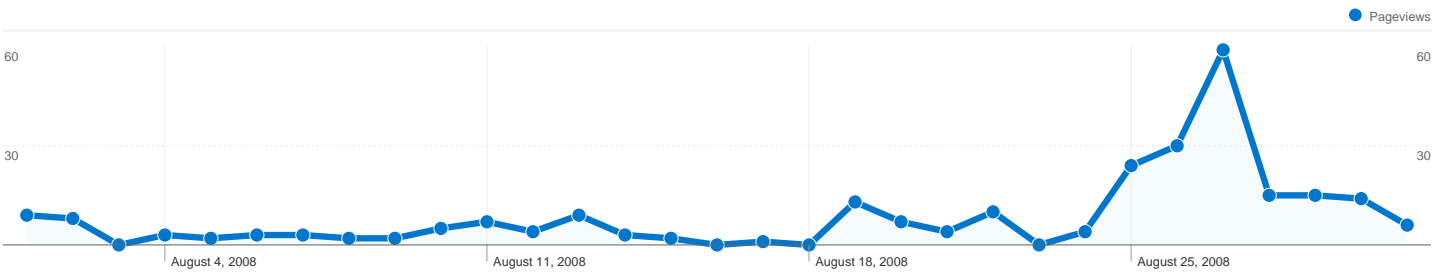

Keywords	Visits	% visits
lync creative	48	78.69%
lync	4	6.56%
lync group	2	3.28%
the lync	2	3.28%
"creative network"	1	1.64%

**159 visits came from 8 countries/territories**

Site Usage

Country/Territory	Visits	Pages/Visit	Avg. Time on Site	% New Visits	Bounce Rate
Australia	144	1.72	00:00:53	31.94%	71.53%
United States	5	1.00	00:00:00	100.00%	100.00%
United Kingdom	4	1.00	00:00:00	75.00%	100.00%
Netherlands	2	2.00	00:00:45	100.00%	50.00%
Spain	1	1.00	00:00:00	100.00%	100.00%
France	1	1.00	00:00:00	100.00%	100.00%
Czech Republic	1	1.00	00:00:00	100.00%	100.00%
Croatia	1	1.00	00:00:00	100.00%	100.00%

1 - 8 of 8

Pages on this site were viewed a total of 264 times

264 Pageviews

209 Unique Views

73.58% Bounce Rate