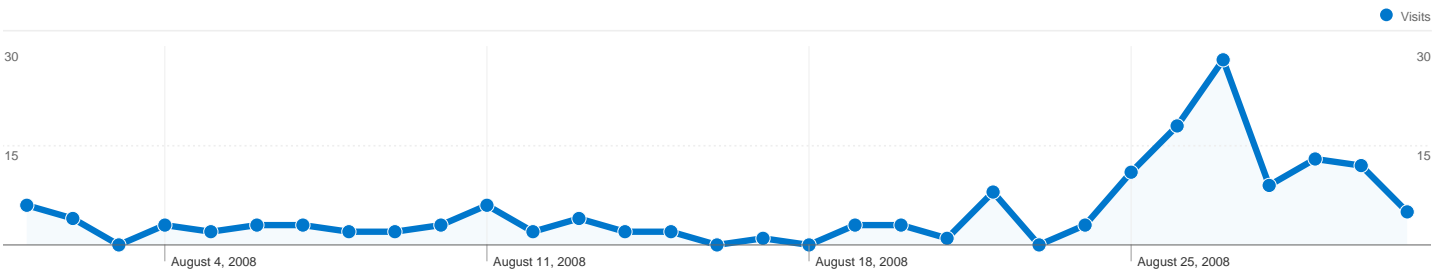

**Site Usage**

**159 Visits**

**264 Pageviews**

**1.66 Pages/Visit**

**73.58% Bounce Rate**

**00:00:48 Avg. Time on Site**

**37.74% % New Visits**

**Visitors Overview**

## 63 people visited this site

159 Visits

63 Absolute Unique Visitors

264 Pageviews

1.66 Average Pageviews

00:00:48 Time on Site

73.58% Bounce Rate

37.74% New Visits

**All traffic sources sent a total of 159 visits**

-  **50.94% Direct Traffic**
-  **10.69% Referring Sites**
-  **38.36% Search Engines**