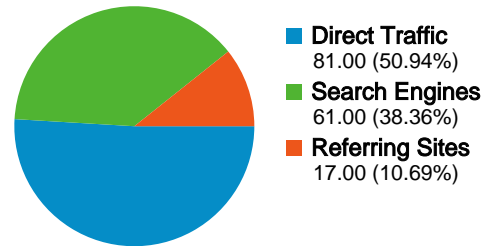

**Site Usage**

**159 Visits**

**264 Pageviews**

**1.66 Pages/Visit**

**73.58% Bounce Rate**

**00:00:48 Avg. Time on Site**

**37.74% % New Visits**

**Visitors Overview**

## 63 people visited this site

159 Visits

63 Absolute Unique Visitors

264 Pageviews

1.66 Average Pageviews

00:00:48 Time on Site

73.58% Bounce Rate

37.74% New Visits

**All traffic sources sent a total of 159 visits**

-  **50.94% Direct Traffic**
-  **10.69% Referring Sites**
-  **38.36% Search Engines**

## Top Traffic Sources

Sources	Visits	% visits
(direct) ((none))	81	50.94%
google (organic)	58	36.48%
mail.google.com (referral)	5	3.14%
231178.com (referral)	2	1.26%
bl138w.blu138.mail.live.com	2	1.26%